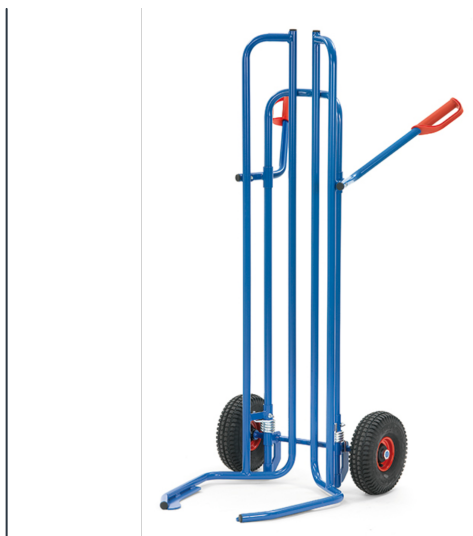

# Product data sheet

Article no.: 2033 Tyre truck

Welded, powder coated, surface durably protected, resistant to impact and scratches. Wheels with pneumatic tyres. Hubs with roller bearings. By activating the hand grips, the truck spreads its carrier spars so that the piles of tyres can be taken up and down directly. Up to 8 wheels and tyres possible.

## Technical Details:

<b>Total load capacity (kg)</b>	200
<b>Blade width (mm)</b>	500-885
<b>Blade depth (mm)</b>	575
<b>Total width (mm)</b>	730
<b>Total depth (mm)</b>	1000
<b>Total height (mm)</b>	1510
<b>Tyres</b>	Pneumatic
<b>Wheel size (mm)</b>	260 x 85
<b>Version</b>	for tyre diameter 450 - 750 mm
<b>Weight (kg)</b>	24,5
<b>Country of origin</b>	Germany
<b>Warranty (years)</b>	10
<b>Customs tariff number</b>	87168000
<b>GTIN</b>	4017976020334