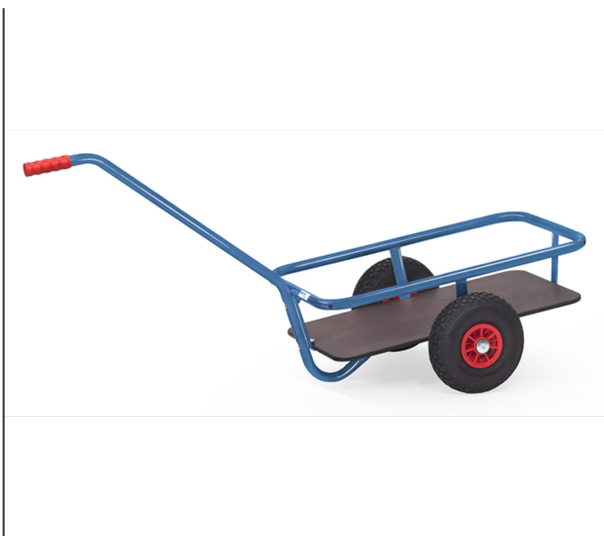

**Transport equipment**

# Product data sheet

Article no.: 4091 Hand cart

Light hand cart with plastic tray. Tubular steel and steel section construction, powder coated blue RAL 5007. Shaft with 1 handle. Shaft can be screwed on. Wheels with pneumatic tyres, hubs with roller bearings. Platform made of water-resistant plywood boards. Flat packed for easy self assembly.

## Technical Details:

<b>Total load capacity (kg)</b>	200
<b>Length of usable platform (mm)</b>	690
<b>Width of usable platform (mm)</b>	356
<b>Total length (mm)</b>	1381
<b>Total width (mm)</b>	596
<b>Total height (mm)</b>	777
<b>Tyres</b>	Pneumatic
<b>Wheel size (mm)</b>	260 x 85
<b>Version</b>	offen
<b>Weight (kg)</b>	10
<b>Country of origin</b>	Germany
<b>Warranty (years)</b>	10
<b>Customs tariff number</b>	87168000
<b>GTIN</b>	4017976340913