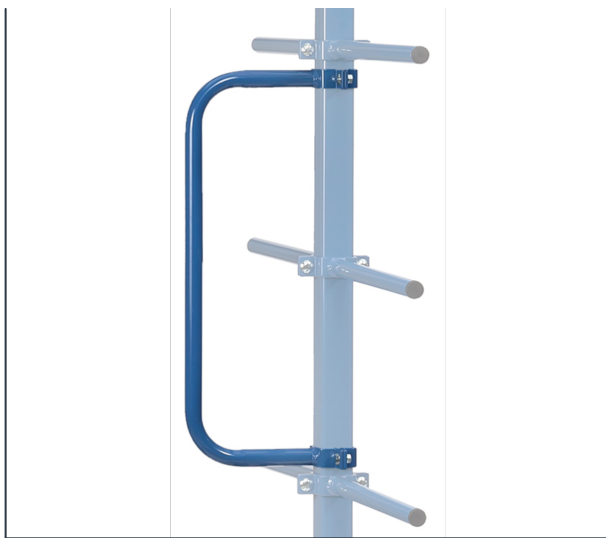

Transport equipment

Product data sheet

Article no.: 4680 Push handle for trollies with carrier spars

Can be bolted onto the outer post of the trolley by means of clamping brackets.

Technical Details:

Colour	blue
Weight (kg)	2,8
Country of origin	Germany
Warranty (years)	10
Customs tariff number	73269098
GTIN	4017976346809