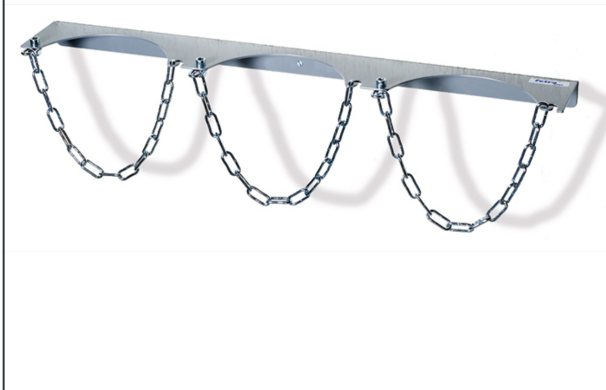

Transport equipment

Product data sheet

Article no.: 51314 Steel bottle - wall mounting

Wall mounting for 3 steel bottles with a diameter of 140 mm. Steel sheet construction, hot-dip galvanised. With security chain and bores for wall mounting.

Technical Details:

Total width (mm)	630
Total depth (mm)	120
Total height (mm)	45
Number of bottles (pieces)	3
Bottle diameter (mm)	140
Weight (kg)	2,5
Country of origin	Germany
Warranty (years)	10
Customs tariff number	73269098
GTIN	4017976513140