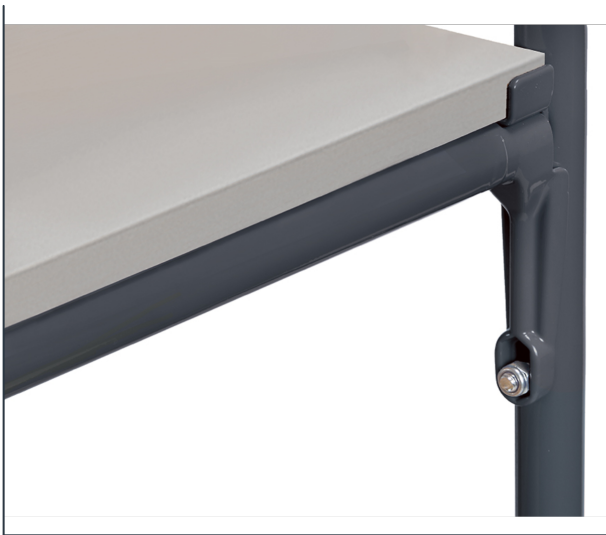

# Product data sheet

Article no.: E8102ETAW/7016 Shelf "GREY EDITION"

Shelves made of special wood material boards, surface grey.  
Additional charge or price reduction for shelves.

## Technical Details:

<b>Total load capacity (kg)</b>	90
<b>Length of usable platform (mm)</b>	1000
<b>Width of usable platform (mm)</b>	700
<b>Total length (mm)</b>	1000
<b>Total width (mm)</b>	700
<b>Total height (mm)</b>	42
<b>Colour</b>	medium grey
<b>Weight (kg)</b>	10,9
<b>Country of origin</b>	Germany
<b>Warranty (years)</b>	10
<b>Customs tariff number</b>	44219999
<b>GTIN</b>	4017976244860