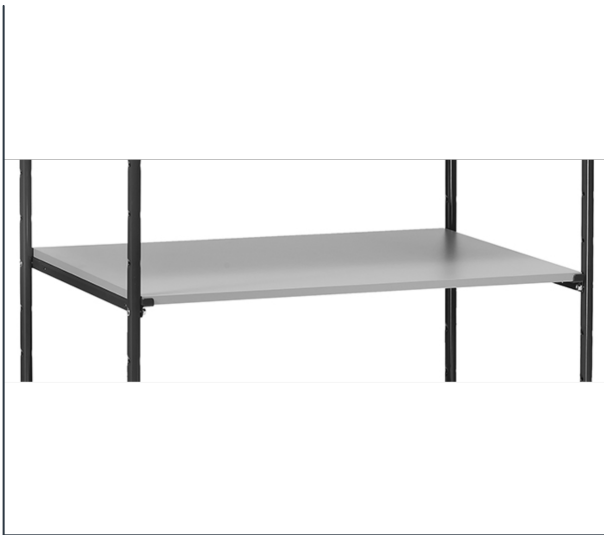

Transport equipment

Product data sheet

Article no.: E8103ETAW/7016 Shelf "GREY EDITION"

Shelves made of special wood material boards, surface grey.
Additional charge or price reduction for shelves.

Technical Details:

Total load capacity (kg)	90
Length of usable platform (mm)	1200
Width of usable platform (mm)	800
Total length (mm)	1200
Total width (mm)	800
Total height (mm)	42
Colour	medium grey
Weight (kg)	14,7
Country of origin	Germany
Warranty (years)	10
Customs tariff number	44219999
GTIN	4017976244877