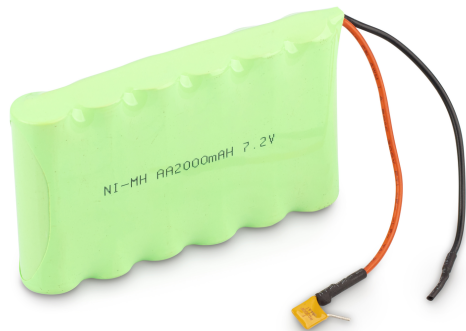

KERN HFC-A01

Rechargeable battery 7.2 V 2000 mAh, Suitable for model KERN HFC

KERN

Piktogramme

STANDARD

Category

Brand	KERN
Product category	Balances
Product group	Rechargeable battery

Measuring System

Internal measuring frequency	60 Hz
------------------------------	-------

Construction

Dimension display device (W×D×H)	88×64×256 mm
Dimension (W×D×H)	50×150×20 mm

Functions

Range of radio module	20 m
-----------------------	------

Power Supply

Rechargeable battery	7.2 V 2000 mAh
----------------------	----------------

Packing & Shipping

Readability force [d] (N)	1 d
Shipping method	Parcel service
Dimensions packaging (W×D×H)	142×82×46 mm
Net weight approx.	0,15 kg
Gross weight approx.	0,20 kg
Shipping weight	0,2 kg
UN number (hazardous goods)	3496