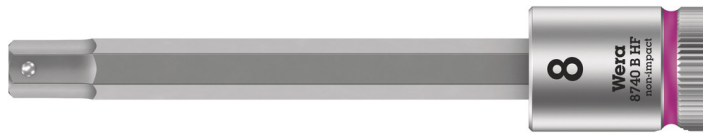

8740 B HF Zyklop bit socket with holding function, 3/8" drive, 8 x 100 mm

Zyklop Accessories, 3/8"

EAN:	4013288188786	Size:	170x44x22 mm
Part number:	05003040001	Weight:	100 g
Article number:	8740 B HF	Country of origin:	CZ
		Customs tariff number:	82079030

- Bit socket (non-impact) for manual or machine tool operations
- The holding function holds screws securely on the tool
- With Take it easy tool finder: colour coding by size
- Knurling on lower end for more grip when used manually.
- Chrome vanadium steel, matt chrome-plated

Bit socket with 3/8" drive and holding function for particularly comfortable screwdriving with reduced risk of losing the screw when feeding it into the workpiece. With "Take it easy" tool finder with colour coding by size - for quick and easy identification of the required tool .