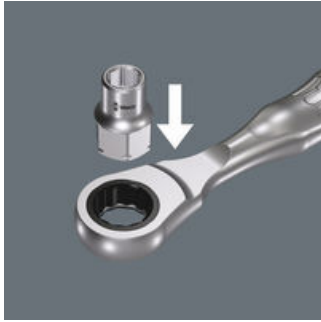

Zyklop Mini 2

EAN:	4013288179647	Size:	23x13x13 mm
Part number:	05003667001	Weight:	16 g
Article number:	8790 FA	Country of origin:	TW
		Customs tariff number:	82042000

- Very low height - ideal for confined working areas
- For manual operations
- Equipped with ball stop groove
- Chrome vanadium steel, high-gloss chrome-plated
- For Zyklop Mini 2 and 1/4" ratchets

Zyklop socket with 1/4" and hex drive for manual jobs with a 1/4" ratchet.

Web link

https://products.wera.de/en/ratchets_and_accessories_zyklop_mini_zyklop_mini_2_8790_fa.html

Wera - 8790 FA
05003667001 - 4013288179647

Wera Werkzeuge GmbH
Korzter Straße 21-25
D-42349 Wuppertal
Tel: +49 (0)2 02 / 40 45-0
E-Mail: info@wera.de

Zyklop Mini 2

Zyklop Mini 2

The Zyklop Mini 2 is suitable for the direct attachment of the special Wera Zyklop sockets 8790 FA. These sockets feature a very low height, ideal for confined working spaces.