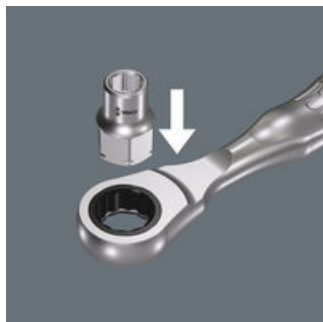

Zyklop Mini 2

EAN:	4013288179661	Size:	18x11x11 mm
Part number:	05003669001	Weight:	8 g
Article number:	8790 FA	Country of origin:	TW
		Customs tariff number:	82042000

- Very low height - ideal for confined working areas
- For manual operations
- Equipped with ball stop groove
- Chrome vanadium steel, high-gloss chrome-plated
- For Zyklop Mini 2 and 1/4" ratchets

Zyklop socket with 1/4" and hex drive for manual jobs with a 1/4" ratchet.

Web link

https://products.wera.de/en/ratchets_and_accessories_zyklop_mini_zyklop_mini_2_8790_fa.html

Wera - 8790 FA
05003669001 - 4013288179661

Wera Werkzeuge GmbH
Korzter Straße 21-25
D-42349 Wuppertal
Tel: +49 (0)2 02 / 40 45-0
E-Mail: info@wera.de

Zyklop Mini 2

Zyklop Mini 2

The Zyklop Mini 2 is suitable for the direct attachment of the special Wera Zyklop sockets 8790 FA. These sockets feature a very low height, ideal for confined working spaces.