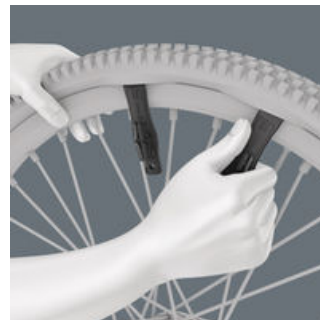

Bicycle repair shops and passionate cyclists love screwdriving on a bicycle. With their Bicycle Set 1, the screwdriving tool specialist Wera offers an assortment of tools that is very mobile thanks to its compact and design-oriented textile folding bag, and offers solutions for the most common screwdriving situations when working with bicycles. The sturdy bag contains the bit ratchet Zyklop Mini 1 and 10 bits with all the benefits of Wera-Bit technology, specially adapted to the most common screw connections on a bicycle. With the glass fibre reinforced plastic tyre levers, the tyres can be safely levered off the rim without damaging the rim.

Small return angle

The fine tooth mechanism, with its 60 teeth, allows a small return angle of only 6° - ideal for precision work.

Simple direction change

Simple switching between left/right operations.

Slim design

Its slim design makes it ideal for all particularly confined working situations.

Safely lever the tyres off of the rim

With the glass fibre reinforced plastic tyre jacks, the tyres can be safely levered off the rim without damaging the rim. Lift off of the rim with one tyre jack, hook into a spoke and pull off the tyre with the second tyre jack. The two tyre jacks can be clicked together and are therefore not lost individually.

The 9502 tyre lever with bit mounting

The 1/4" hexagon mounting in the 9502 tyre lever allows mounting of a 1/4" bit. In this way, light screw connections can be conducted.

Web link

https://products.wera.de/en/ratchets_and_accessories_zyklop_mini_zyklop_mini_1_bicycle_set_1.html