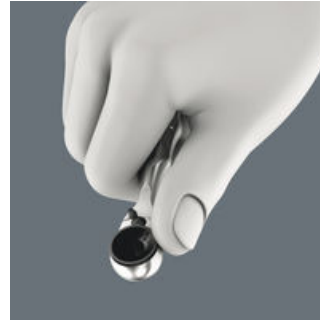

Bicycle repair shops and passionate cyclists love screwdriving on a bicycle. With their Bicycle Set 1, the screwdriving tool specialist Wera offers an assortment of tools that is very mobile thanks to its compact and design-oriented textile folding bag, and offers solutions for the most common screwdriving situations when working with bicycles. The sturdy bag contains the bit ratchet Zyklop Mini 1 and 10 bits with all the benefits of Wera-Bit technology, specially adapted to the most common screw connections on a bicycle. With the glass fibre reinforced plastic tyre levers, the tyres can be safely levered off the rim without damaging the rim.

Web link

https://products.wera.de/en/ratchets_and_accessories_zyklop_mini_zyklop_mini_1_bicycle_set_1.html

Wera - Bicycle Set 1
05004170001 - 4013288207623

The tool set to go

The bicycle set 13 contains tools for the most popular screw profiles on road bikes, mountain bikes and e-bikes. Thanks to the compact textile folding bag, the set is also the ideal companion on bike tours.

Rapid screwdriving

High working speeds can be attained with the Zyklop Mini bit ratchet. The thumb wheel is important, enabling more rapid screwdriving, and the lever of the Zyklop Mini only needs to be used for the final tightening of the screw.

Its slim design makes it ideal for all particularly confined working situations.

Safely lever the tyres off of the rim

With the glass fibre reinforced plastic tyre jacks, the tyres can be safely levered off the rim without damaging the rim. Lift off of the rim with one tyre jack, hook into a spoke and pull off the tyre with the second tyre jack. The two tyre jacks can be clicked together and are therefore not lost individually.