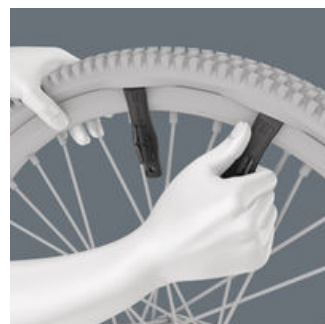

EAN:	4013288220585	Size:	200x60x15 mm
Part number:	05004184001	Weight:	35 g
Article number:	Bicycle Set 13	Country of origin:	CZ
		Customs tariff number:	39269097

- 2 tyre jacks (9502+9503) made of glass fibre reinforced plastic
- Safely lever the tyres off of the rim without damaging the rim
- The 1/4" hexagon mounting in the 9502 tyre jack allows the use of a 1/4" bit
- 9503 tyre jack with valve ejector for Sclaverand (French) valves and bleeder valve for car valves

2-piece tyre jack set for the mobile and stationary use. Both tyre jacks are made of glass fibre reinforced plastic: 9502 tyre jack with 1/4" bit mounting. 9503 tyre jack with valve ejector for Sclaverand (French) valves and bleeder valve for car valves. With the glass fibre reinforced plastic tyre jacks, the tyres can be safely levered off the rim without damaging the rim.

Safely lever the tyres off of the rim

With the glass fibre reinforced plastic tyre jacks, the tyres can be safely levered off the rim without damaging the rim. Lift off of the rim with one tyre jack, hook into a spoke and pull off the tyre with the second tyre jack. The two tyre jacks can be clicked together and are therefore not lost individually.

The 9502 tyre lever with bit mounting

The 1/4" hexagon mounting in the 9502 tyre lever allows mounting of a 1/4" bit. In this way, light screw connections can be conducted.

The 9503 tyre lever

The 9503 tyre lever can be used as a valve ejector for Schrauber (French) valves and as a bleeder valve for car valves.