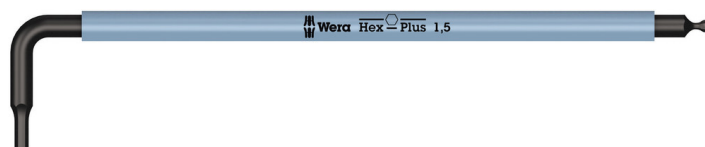

## L-Keys for Hexagon Socket Screws

<b>EAN:</b>	4013288167842	<b>Size:</b>	93x17x4 mm
<b>Part number:</b>	05022600001	<b>Weight:</b>	6 g
<b>Article number:</b>	950 SPKL Multicolour	<b>Country of origin:</b>	CZ
		<b>Customs tariff number:</b>	82041100

- L-keys for hexagonal socket screws
- Hex-Plus allows socket head screws to live longer
- Colour coded, easy-to-grip plastic sleeve, even at low temperatures
- Hexagonal ballpoint on the long arm
- Wear-resistant size marking

Premium Wera L-key with colour-coded, convenient hose sleeve, which makes the tool easily accessible and the ergonomic and comfortable handle is easy on the hands even at low temperatures. The Hex Plus profile offers larger contact surfaces in the screw head. The notch effect is reduced to a minimum and the destruction of the screw head is almost eliminated. The ball on the long arm allows safe working even in difficult installation positions. The BlackLaser surface treatment makes for excellent surface protection, even from corrosion, and for long durability. Lasered and therefore abrasion-proof size marking on the L-key for quick access.

### L-keys with a thermoplastic sleeve

We questioned the classic L-key design, since all too often the screw head recess is rounded out, meaning screws can no longer be tightened or loosened - and so the user finds the L-key slipping out of the recess. Wera Hex-Plus tools have a larger contact surface in the screw head. The notching effects are reduced and thereby the deformation of the screws. At the same time, as much as 20 % more torque can be applied.