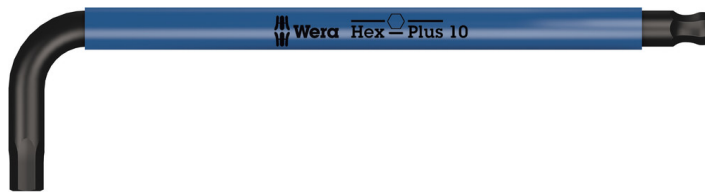

## L-Keys for Hexagon Socket Screws

<b>EAN:</b>	4013288167910	<b>Size:</b>	237x54x14 mm
<b>Part number:</b>	05022616001	<b>Weight:</b>	232 g
<b>Article number:</b>	950 SPKL Multicolour	<b>Country of origin:</b>	CZ
		<b>Customs tariff number:</b>	82041100

- L-keys for hexagonal socket screws
- Hex-Plus allows socket head screws to live longer
- Colour coded, easy-to-grip plastic sleeve, even at low temperatures
- Hexagonal ballpoint on the long arm
- Wear-resistant size marking

Premium Wera L-key with colour-coded, convenient hose sleeve, which makes the tool easily accessible and the ergonomic and comfortable handle is easy on the hands even at low temperatures. The Hex Plus profile offers larger contact surfaces in the screw head. The notch effect is reduced to a minimum and the destruction of the screw head is almost eliminated. The ball on the long arm allows safe working even in difficult installation positions. The BlackLaser surface treatment makes for excellent surface protection, even from corrosion, and for long durability. Lasered and therefore abrasion-proof size marking on the L-key for quick access.

L-keys with a thermoplastic sleeve

We questioned the classic L-key design, since all too often the screw head recess is rounded out, meaning screws can no longer be tightened or loosened - and so the user finds the L-key slipping out of the recess. Wera Hex-Plus tools have a larger contact surface in the screw head. The notching effects are reduced and thereby the deformation of the screws. At the same time, as much as 20 % more torque can be applied.