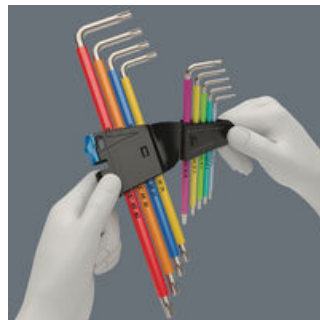

Secure hold and easy removal

The wear-resistant clip material ensures that the L-keys are securely held yet are easy to remove.

Web link

<https://products.wera.de/en/l-keys_l-keys_for_torx_screws_3967_9_tx_sxl_multicolour_hf_stainless_1.html>

Wera - 3967/9 TX SXL Multicolour HF Stainless 1
05022689001 - 4013288207128

Wera Werkzeuge GmbH
Korzter Straße 21-25
D-42349 Wuppertal
Tel: +49 (0)2 02 / 40 45-0
E-Mail: info@wera.de