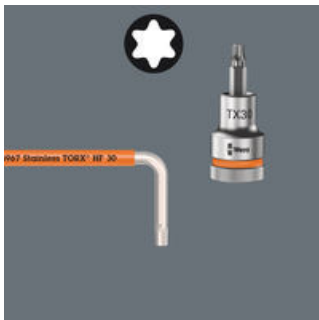

Take it easy tool finder system

Take it easy tool finder system - with profile and size colour-coding for quick and easy tool selection. Colour-coded system for hexagon drive screws (L-Keys, Zyklop bit sockets), external hex drive screws and nuts (Joker wrenches, Zyklop sockets and Zyklop bit sockets with holding function), and TORX® drive screws (L-Keys, Zyklop bit sockets).