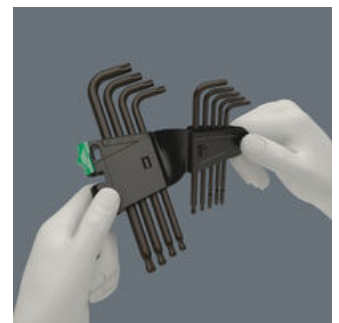

High quality L-key set for recessed TORX® screws. Partially with ballpoint: the ball-end on the long arm allows for reliable working even in difficult installation situations. The BlackLaser surface treatment provides outstanding surface protection, even against corrosion, and a long service life. The tools are quickly to hand thanks to the laser-engraved and thereby wear-resistant size markings on the L-keys. Come in a practical clip fastener out of wear-resistant material, enabling secure storage of the L-keys as well as simple removal.

TORX® ball tip **Size identification** **Surface protection** **Secure hold and easy removal**

The spherical drive profile means that it is possible to swivel the axis of the tool to that of the screw, and therefore enable angled, "around-the-corner" screwdriving jobs.

The size of each L-keys has been engraved by a laser. In addition Take it easy L-keys have a colour coding according to sizes - for simple and rapid accessing of the required tool. Making it easy to find the right tool.

L-keys with BlackLaser surface treatment for outstanding surface protection and long service life. High corrosion protection.

Wear-resistant clip material ensures secure storage of the L-keys as well as simple removal