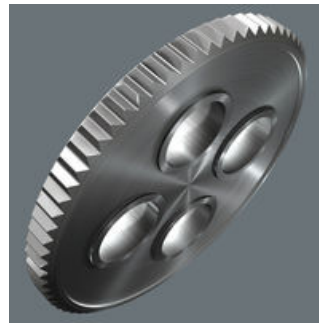

Wera Werkzeuge GmbH
Korzter Straße 21-25
D-42349 Wuppertal
Tel: +49 (0)2 02 / 40 45-0
E-Mail: info@wera.de

The Zyklop Speed Ratchet, 1/4"

Zyklop Metal Switch

Due to the ever-more confined working environment, space is becoming more and more an issue for the application of ratchets. Our product developers therefore intensively occupied themselves with the issue of confined working spaces, and Wera has now solved this problem. The extremely slim and robust Zyklop Metal ratchet with a long lever was what emerged. When the change in direction needs to be quick, the Zyklop Metal Switch ratchet is the right tool. When the socket must not get lost and a coincidental change of direction has to be avoided at all cost, the Zyklop Metal Push is the correct choice.

Reversible

Switch lever for convenient change of direction.

Small return angle

Fine-pitched with 72 teeth for a return angle of only 5°

Textile boxes

The textile boxes offer dramatically improved portability, and are space-saving to boot! This means you can now carry the same collection of tools, in a much more compact and comfortable package. The hassle of running back and forth for the right tools has now become a thing of the past. And the much lower weight of a set makes carrying more convenient than ever before. The textile box including the tool will even survive a fall undamaged.