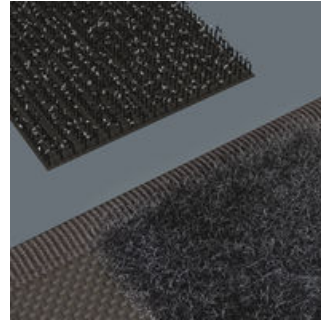

Robust, lightweight, rigid

Robust loops for a secure hold

Flexible thanks to hook and loop fastener strips

The material used is distinguished by its high level of robustness. At the same time, the textile box is light and rigid. Even if the textile box falls down, the tools are well protected.

The robust loops made of broad rubber band hold the tool safe and tight.

The textile box features a fleece zone at the back. Using the provided self-adhesive hook and loop fastener strips, the textile box can be attached to the Wera 2go components. Or to the wall, shelf or workshop trolley.