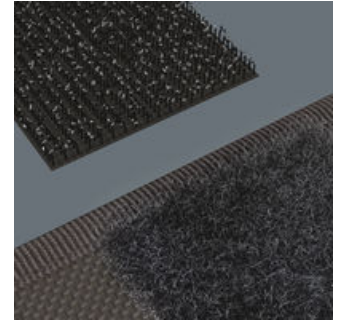

Foldable box

The textile box can be nearly fully unfolded. Therefore the tools are easily accessible.

Secure hold and easy removal

The all new smooth turning mechanism guarantees both secure and rattle-free storage, yet allows easy removal of the tool.

Flexible thanks to hook and loop fastener strips

The textile box features a fleece zone at the back. Using the provided self-adhesive hook and loop fastener strips, the textile box can be attached to the Wera 2go components. Or to the wall, shelf or workshop trolley.