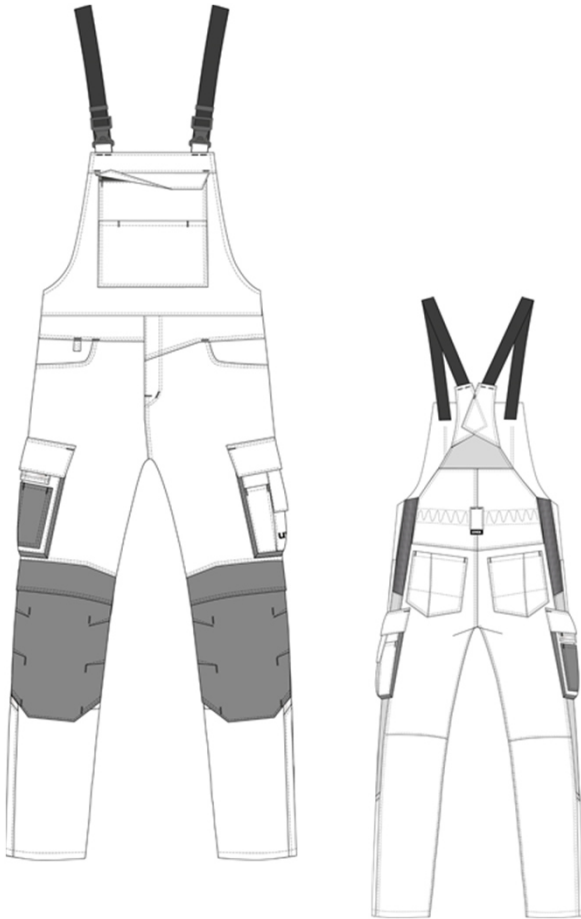

workwear uvex perfeXXion

Dungarees premium

model-no.: 3660
colour: cocoa (kakao)
material: 65 % Polyester, 35 % Cotton, 290 g/m²
size: 42-66, 90-110, 23-32
article-no.: 17197
sales unit: 1 part

PPE-Category II

EN 14404

Type 2 - Level 1

product description:

- Cordura insets on heavy used places such as: knees, right leg pocket
- practical bags for the working tools,
- Knee pockets certified according to EN 14404:2004 + A1:2010 Type 2 in connection with kneepads 9868900
- Oeko-Tex® Standard 100

The declaration of conformity for this product can be viewed at: uvex-safety.com/ce

Pay attention to the user instruction !

workwear uvex perfeXXion

Dungarees premium

model-no.: 3660
colour: fir (tanne)
material: 65 % Polyester, 35 % Cotton, 290 g/m²
size: 42-66, 90-110, 23-32
article-no.: 17198
sales unit: 1 part

PPE-Category II

EN 14404

Type 2 - Level 1

product description:

- Cordura insets on heavy used places such as: knees, right leg pocket
- practical bags for the working tools,
- Knee pockets certified according to EN 14404:2004 + A1:2010 Type 2 in connection with kneepads 9868900
- Oeko-Tex® Standard 100