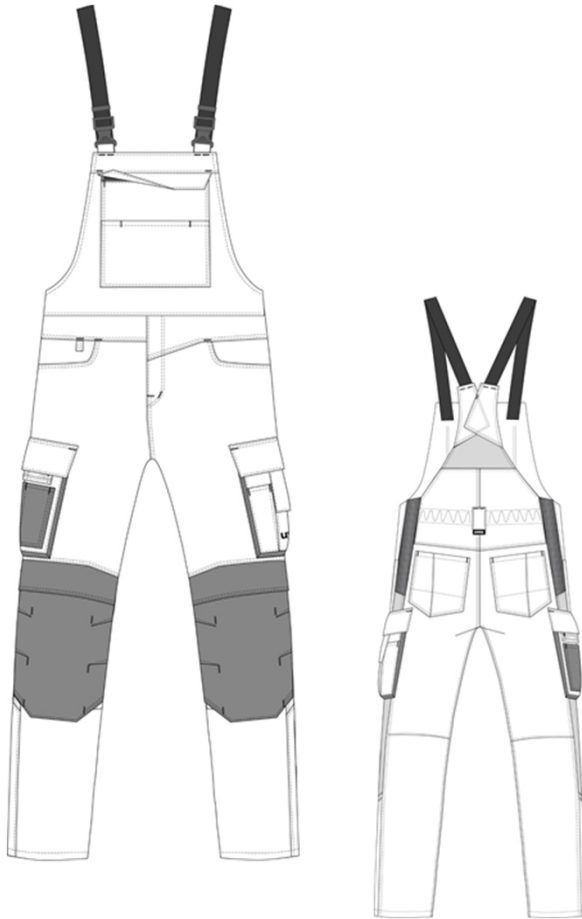

workwear uvex perfeXXion

Dungarees premium

model-no.: 3660

colour: charocal (schiefer)

material: 65 % Polyester, 35 % Cotton,
290 g/m²

size: 42-66, 90-110, 23-32

article-no.: 17199

sales unit: 1 part

PPE-Category II

EN 14404

Type 2 - Level 1

product description:

- Cordura insets on heavy used places such as: knees, right leg pocket
- practical bags for the working tools,
- Knee pockets certified according to EN 14404:2004 + A1:2010 Type 2 in connection with kneepads 9868900
- Oeko-Tex® Standard 100

The declaration of conformity for this product can be viewed at: uvex-safety.com/ce

Pay attention to the user instruction !