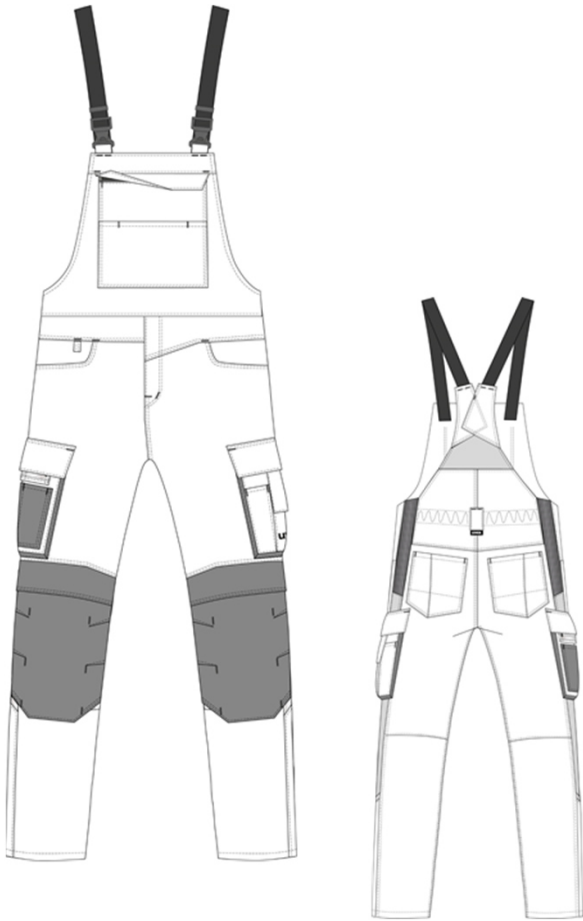

workwear uvex perfeXXion

Dungarees premium

model-no.: 3660
colour: cocoa (kakao)
material: 65 % Polyester, 35 % Cotton, 290 g/m²
size: 42-66, 90-110, 23-32
article-no.: 17197
sales unit: 1 part

PPE-Category II

EN 14404

Type 2 - Level 1

product description:

- Cordura insets on heavy used places such as: knees, right leg pocket
- practical bags for the working tools,
- Knee pockets certified according to EN 14404:2004 + A1:2010 Type 2 in connection with kneepads 9868900
- Oeko-Tex® Standard 100

The declaration of conformity for this product can be viewed at: uvex-safety.com/ce

Pay attention to the user instruction !

workwear uvex perfeXXion

Dungarees premium

model-no.: 3660
colour: fir (tanne)
material: 65 % Polyester, 35 % Cotton, 290 g/m²
size: 42-66, 90-110, 23-32
article-no.: 17198
sales unit: 1 part

PPE-Category II

EN 14404

Type 2 - Level 1

product description:

- Cordura insets on heavy used places such as: knees, right leg pocket
- practical bags for the working tools,
- Knee pockets certified according to EN 14404:2004 + A1:2010 Type 2 in connection with kneepads 9868900
- Oeko-Tex® Standard 100