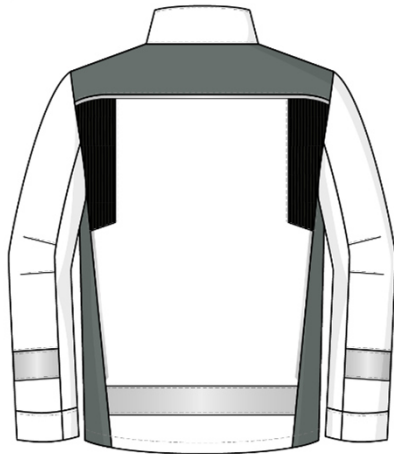

uvex protection perfect multi function

Internal arc, heat, flame and chemical protection

jacket	uvex multi function	
model-no.:	4792	
colour:	royal blue, dark grey, dark blue, black	
material:	inherently flame retardant 49 % PPAN-FR, 42 % cotton, 5 % para-aramid, 3 % polyamide, 1 % carbon, approx. 300 g/m ²	
sizes:	40/42–64/66, 90/94–106/110	
article-no.:	17241	royal blue
	17242	dark grey
	17243	dark blue
	17244	black
Sales unit:	1 pcs..	

IEC 61482-2:2018

APC 1

product description:

Multifunctional jacket with ergonomic fit, the wide range of challenges arises (e.g. handling chemicals or low risk liquid iron - code E2).

- stretch inserts at shoulder part for best mobility + reflective piping
- front opening with hidden zipper and additional velcro tape closure
- 1 right chest pocket with flap, inside napoleon pocket left, 2 side pockets with concealed opening (all with velcro tape closure)
- width-adjustable cuffs with velcro tape
- flame-resistant reflective strips at lower sleeve part and lower back part