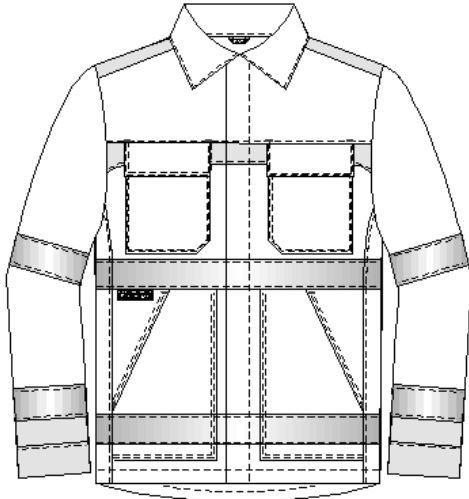

uvex textreme fire + arc

Internal arc, heat, flame, high visibility protection

Jacket	uvex high visibility
model-no.:	4741
colour:	high vis yellow
material:	inherently flame retardant, 49 % PPAN-FR, 42 % cotton, 5 % para-aramid, 3 % polyamide, 1 % carbon, about 300 g / m ²
sizes:	40/42 - 64/66, 90/94 - 106/110
article-no.:	17133
sales unit:	1 part

- closure with double concealed zip fastener and additional Velcro fastener
- chest pockets with press button, side pockets with press button
- 1 inside pocket with press button
- stretch inserts in the rear shoulder area
- width adjustable cuffs with press button