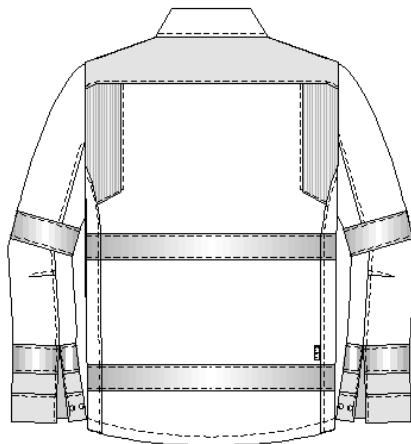

uvex textreme fire + arc

Internal arc, heat, flame, high visibility protection

Jacket	uvex high visibility
model-no.:	4741
colour:	high vis yellow
material:	inherently flame retardant, 49 % PPAN-FR, 42 % cotton, 5 % para-aramid, 3 % polyamide, 1 % carbon, about 300 g / m ²
sizes:	40/42 - 64/66, 90/94 - 106/110
article-no.:	17133
sales unit:	1 part

- closure with double concealed zip fastener and additional Velcro fastener
- chest pockets with press button, side pockets with press button
- 1 inside pocket with press button
- stretch inserts in the rear shoulder area
- width adjustable cuffs with press button