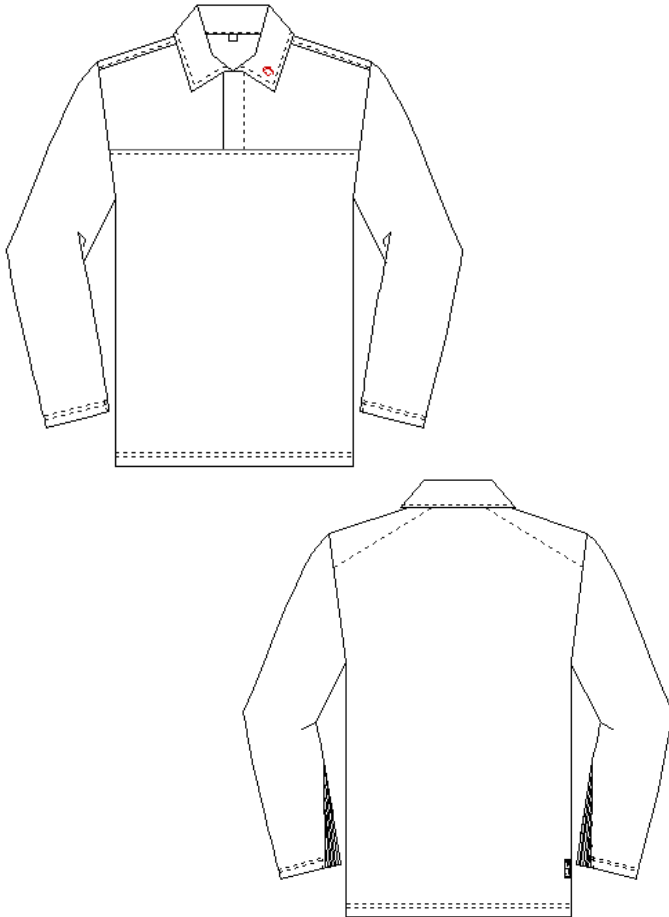

uvex textreme fire + arc

Internal arc, heat, flame, high visibility protection

Shirt uvex protection fire + arc

model-no.: 7937

colour: orange
grey
royal blue

material: inherently flame retardant, single jersey: 54% modacrylic(Protex), 44 % cotton, 2 % antistatic, approx. 270 g/m²

sizes: XS-XXXL

article-no.:	17237	orange
	17238	grey
	17239	royal blue

sales unit: 1 part

PPE-category III

EN ISO 11612:2015

A1,B1,C1

EN 1149-5:2018

IEC 61482-2:2018

in connection with
EN 61482-1-2:2014
APC 1

product description:

Long Sleeve Polo Shirt pleasantly soft single jersey fabric with a protective function against heat, flame, internal arc and antistatic protection.

- collar with embroidery, placket with concealed plastic press buttons
- sleeve insert ribbed, reinforcement in the shoulder area

Notes: This protective clothing must be worn in combination with a suitable dungarees / trousers!

The declaration of conformity for this product can be viewed at: uvex-safety.com/ce

Pay attention to the user instruction!