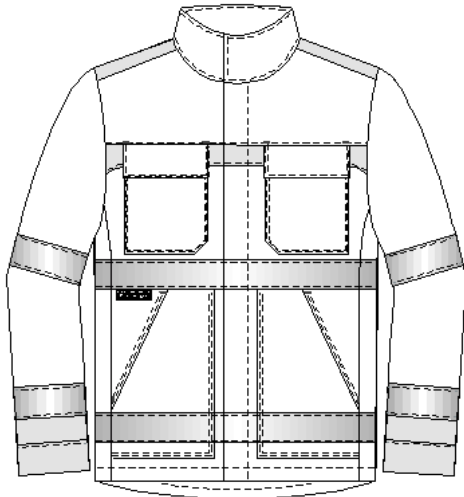

uvex textreme fire + arc

Internal arc, heat, flame, high visibility protection

Jacket	uvex high visibility
model-no.:	4742
colour:	high vis yellow
material:	Outside two layers inherently flame retardant, 49 % PPAN-FR 42 % cotton, 5 % para-aramid, 3 % polyamide, 1 % carbon, about 300 g/m ² inside: permanent flameretardant 88 % cotton, 12 % nylon, ca.280 g/m ²
sizes:	40/42-64/66, 90/94-106/110
article-no.:	17134
sales unit:	1 part

2

in connection with
EN 61482-1-2:2007
APC 1 / APC 2

For lined front and sleeves

Product description:

Multifunctional warning jacket in high visibility protection class and arc protection class of the class. 2

- closure with double concealed zip fastener and additional Velcro fastener
- front and sleeves with functional lining
- chest pockets with press button, side pockets with press button
- 1 inside pocket with press button
- stretch inserts in the rear shoulder area
- width adjustable cuffs with press button