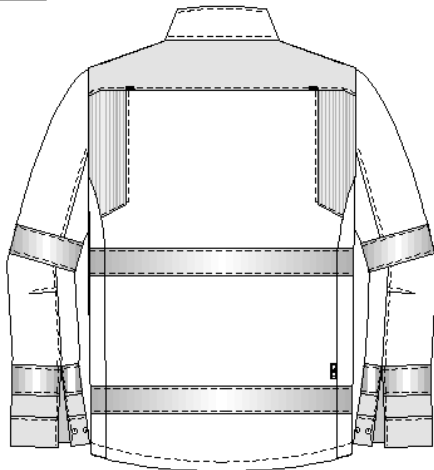

uvex textreme fire + arc

Internal arc, heat, flame, high visibility protection

Jacket	uvex high visibility
model-no.:	4742
colour:	high vis yellow
material:	Outside two layers inherently flame retardant, 49 % PPAN-FR 42 % cotton, 5 % para-aramid, 3 % polyamide, 1 % carbon, about 300 g/m ² inside: permanent flameretardant 88 % cotton, 12 % nylon, ca.280 g/m ²
sizes:	40/42-64/66, 90/94-106/110
article-no.:	17134
sales unit:	1 part

2

in connection with
EN 61482-1-2:2007
APC 1 / APC 2

For lined front and sleeves

Product description:

Multifunctional warning jacket in high visibility protection class and arc protection class of the class. 2

- closure with double concealed zip fastener and additional Velcro fastener
- front and sleeves with functional lining
- chest pockets with press button, side pockets with press button
- 1 inside pocket with press button
- stretch inserts in the rear shoulder area
- width adjustable cuffs with press button