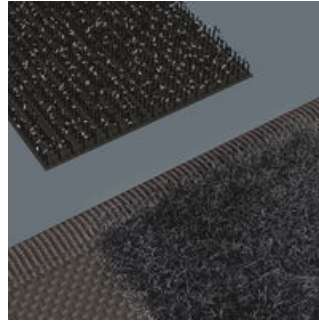

The material used is distinguished by its high level of robustness. At the same time, the textile box is light and rigid. Even if the textile box falls down, the tools are well protected.

Robust loops for a secure hold

The robust loops made of broad rubber band hold the tool safe and tight.

Flexible thanks to hook and loop fastener strips

The textile box features a fleece zone at the back. Using the provided self-adhesive hook and loop fastener strips, the textile box can be attached to the Wera 2go components. Or to the wall, shelf or workshop trolley.