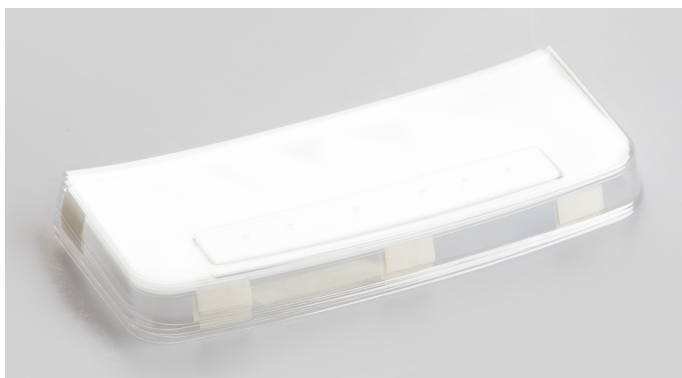

KERN ACS-A02S05

Protective working cover, scope of delivery 5 items

Category

| | |
|------------------|---------------------------|
| Brand | KERN |
| Product category | Balances |
| Product group | Protective working covers |

Packing & Shipping

| | |
|------------------------------|----------------|
| Readability force [d] (N) | 1 d |
| Shipping method | Parcel service |
| Dimensions packaging (W×D×H) | 200×170×80 mm |
| Net weight approx. | 0,05 kg |
| Gross weight approx. | 0,10 kg |
| Shipping weight | 0,5 kg |