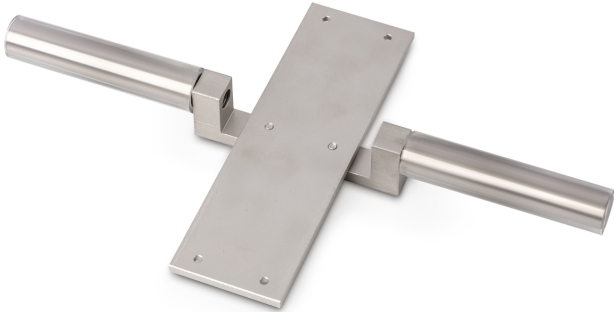

KERN AFH 04

Stainless steel handle bar with rubber grip for safe handling

Category

Brand	Sauter
Product category	Measuring instruments
Product group	Handle

Construction

Dimension housing (W×D×H)	290×200×31 mm
Dimensions completely mounted (W×D×H)	290×200×31 mm
Material	metal
Material housing	metal