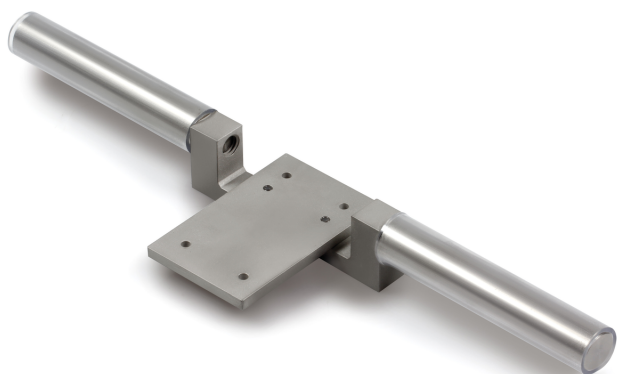

# KERN AFK 02

Stainless steel handle bar with rubber grip for safe handling

## Category

Brand	Sauter
Product category	Measuring instruments
Product group	Handle

## Construction

Dimension housing (W×D×H)	290×200×31 mm
Dimensions completely mounted (W×D×H)	290×200×31 mm
Material	metal
Material housing	metal