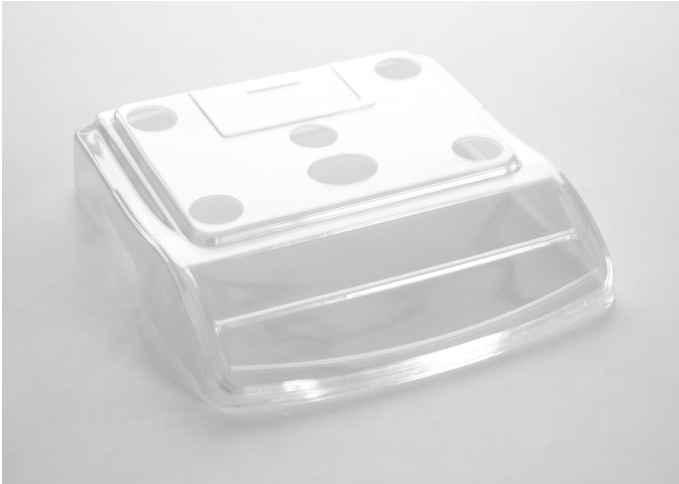

# KERN CFS-A02

Protective working cover, scope of delivery 5 items

## Category

Brand	KERN
Product category	Balances
Product group	Protective working covers

## Construction

Dimension (W×D×H)	320×330×100 mm
-------------------	----------------