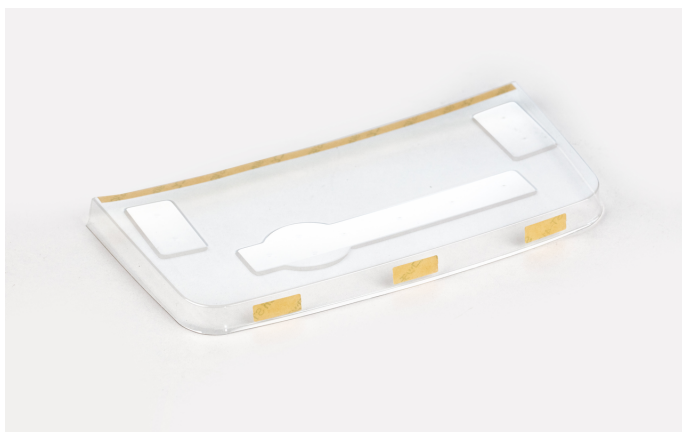

# KERN DBS-A03

Protective working cover, scope of delivery 5 items

## Category

|                  |                           |
|------------------|---------------------------|
| Brand            | KERN                      |
| Product category | Balances                  |
| Product group    | Protective working covers |