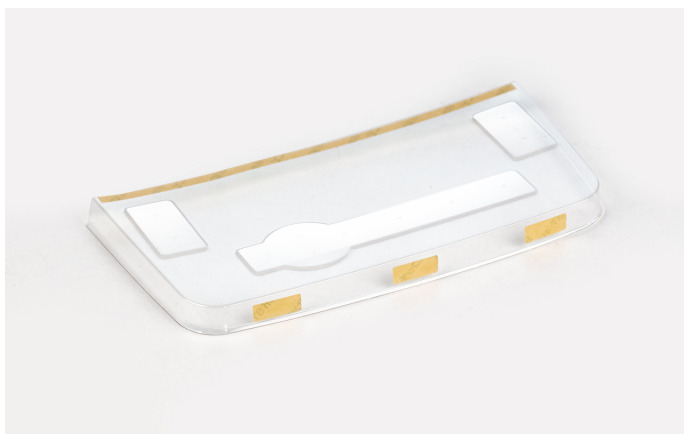

KERN DBS-A03S05

Protective working cover, scope of delivery: 5 items

Category

Brand	KERN
Product category	Balances
Product group	Protective working covers

Construction

Material	A PET
----------	-------

Packing & Shipping

Readability force [d] (N)	1 d
Shipping method	Parcel service
Dimensions packaging (W×D×H)	190×95×15 mm
Net weight approx.	0,05 kg
Gross weight approx.	0,05 kg
Shipping weight	0,1 kg

Piktogramme

STANDARD