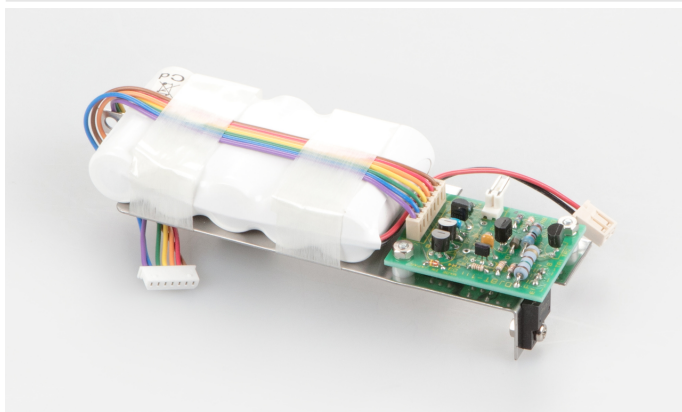

KERN EG-A06

Internal rechargeable battery pack, operating time up to 32 h, charging time approx. 12 h, AUTO-OFF function to preserve the rechargeable battery pack

Category

| | |
|------------------|----------------------|
| Brand | KERN |
| Product category | Balances |
| Product group | Rechargeable battery |