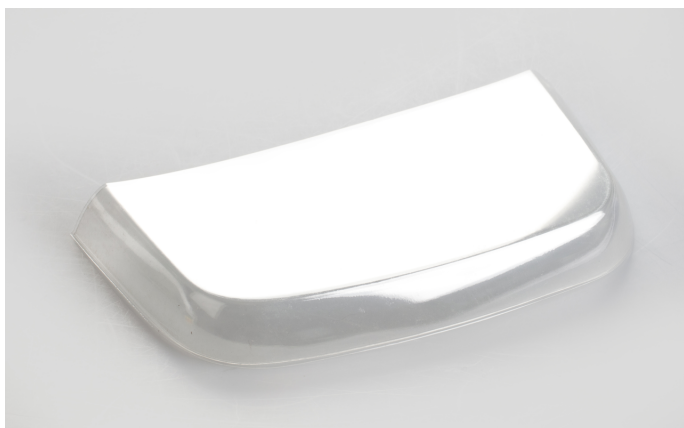

# KERN EWJ-A04

Protective working cover

## Category

Brand	KERN
Product category	Balances
Product group	Protective working covers