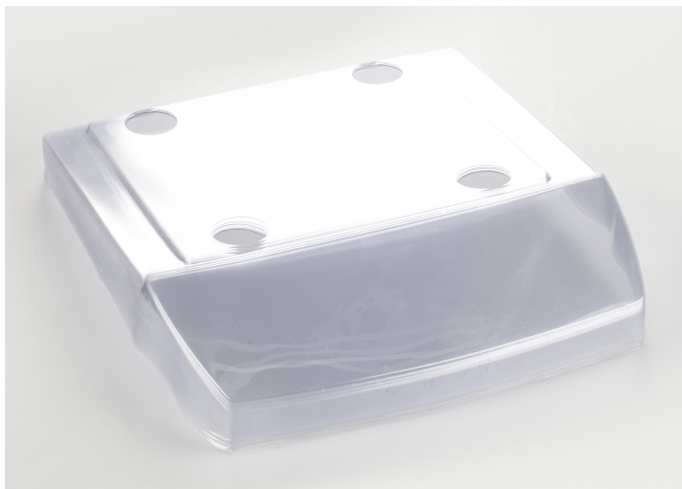

KERN FKB-A02S05

Protective working cover, scope of delivery 5 items

Category

Brand	KERN
Product category	Balances
Product group	Protective working covers

Packing & Shipping

Readability force [d] (N)	1 d
Shipping method	Parcel service
Dimensions packaging (W×D×H)	50×50×50 mm
Net weight approx.	0,10 kg
Gross weight approx.	0,10 kg
Shipping weight	0,1 kg