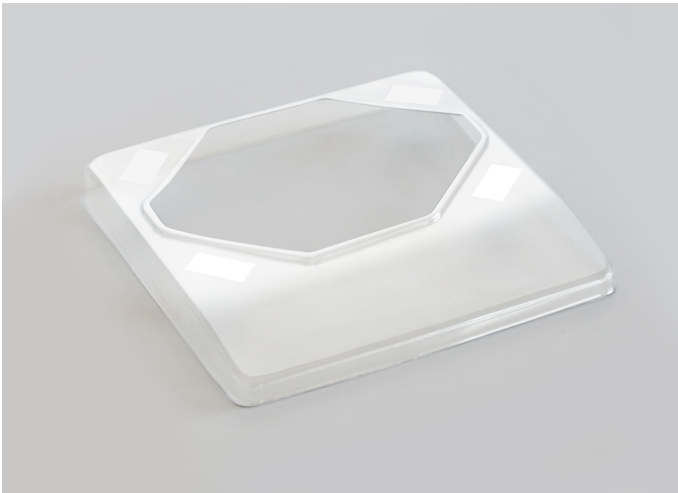

KERN FOB-A1 1S05

Protective working cover, scope of delivery 5 items

Category

Brand	KERN
Product category	Balances
Product group	Protective working covers

Measuring System

Linearity	±
-----------	---

Packing & Shipping