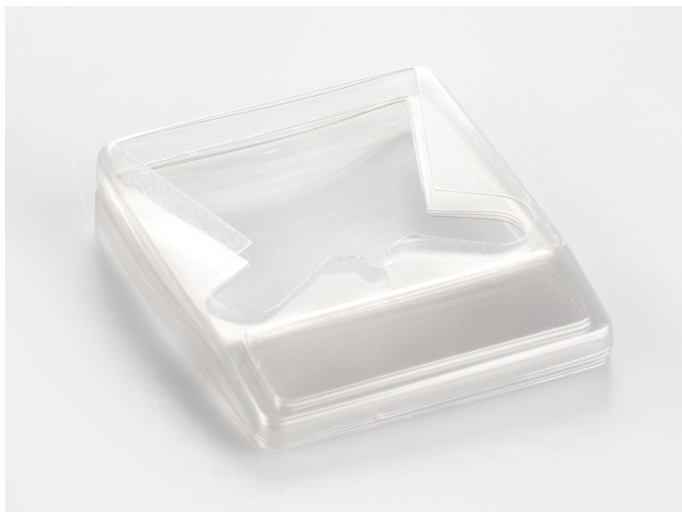

# KERN FOB-A12S05

Protective working cover, scope of delivery: 5 items

## Category

Brand	KERN
Product category	Balances
Product group	Protective working covers