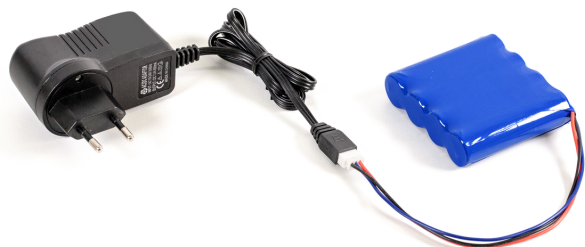

KERN HFD-A07

Charging station (Li-Ion)

KERN

Category

Brand	KERN
Product category	Balances
Product group	Rechargeable battery

Construction

Dimension (W×D×H)	75×73×20 mm
-------------------	-------------

Power Supply

Supplied plug-in power supply	Battery & Power supply
Plug-in power supply / adapter for countries - optional	EURO CH

Environmental conditions

Ambient temperature [Min]	0 °C
Ambient temperature [Max]	45 °C