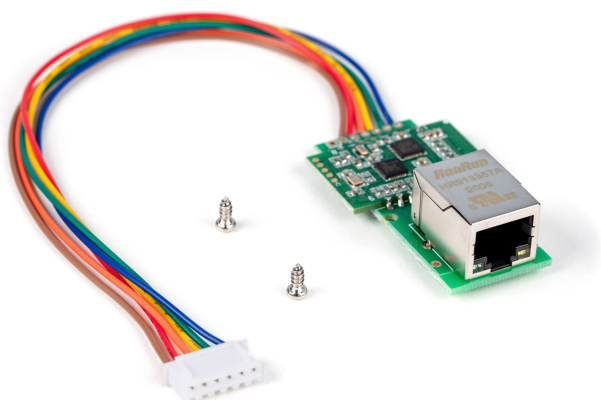

KERN KDP-A02

Ethernet module

Category

Brand	KERN
Product category	Balances
Product group	Interface Module

Environmental conditions

Humidity of environment [Max]	80 %
Ambient temperature [Min]	5 °C
Ambient temperature [Max]	35 °C