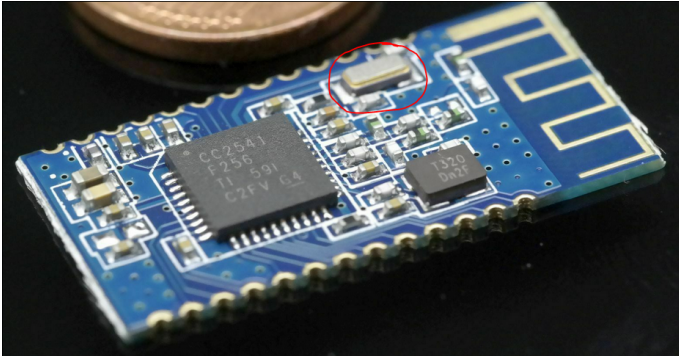

KERN KDP-A03

Ethernet module

Category

Brand	KERN
Product category	Balances
Product group	Interface Module

Environmental conditions

Humidity of environment [Max]	80 %
Ambient temperature [Min]	5 °C
Ambient temperature [Max]	35 °C