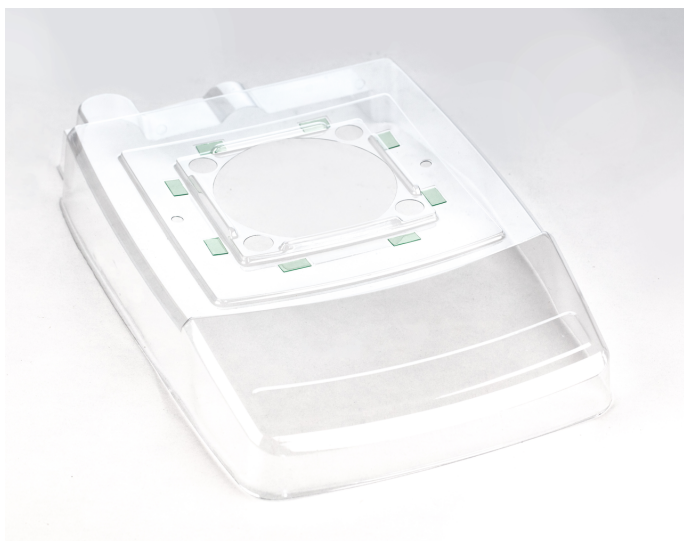

KERN PBS-A01

Protective working cover

KERN

Category

Brand	KERN
Product category	Balances
Product group	Protective working covers

Construction

Material	A PET
----------	-------

Packing & Shipping

Readability force [d] (N)	1 d
Shipping method	Parcel service
Dimensions packaging (W×D×H)	325×215×60 mm
Net weight approx.	0,05 kg
Gross weight approx.	0,20 kg
Shipping weight	0,8 kg

Piktogramme

STANDARD