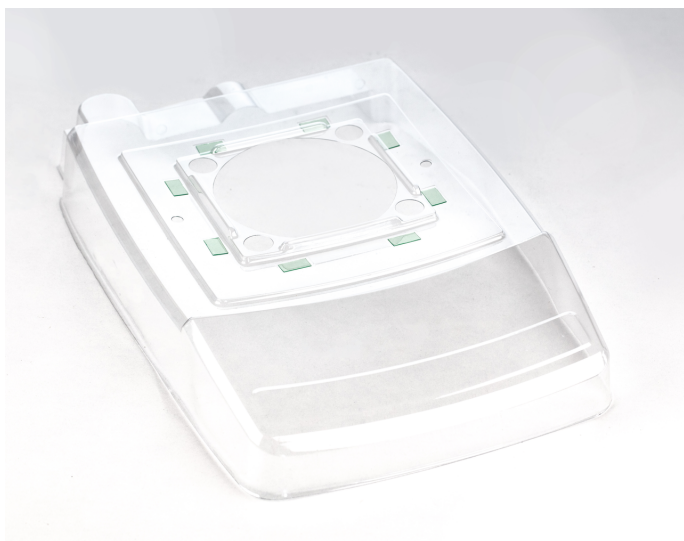

KERN PBS-A01S05

Scope of delivery 5 pieces

Category

Brand	KERN
Product category	Balances
Product group	Protective working covers

Construction

Dimension (W×D×H)	105×105×3 mm
-------------------	--------------

Packing & Shipping

Readability force [d] (N)	1 d
Shipping method	Parcel service
Dimensions packaging (W×D×H)	325×215×70 mm
Net weight approx.	0,05 kg
Gross weight approx.	0,05 kg
Shipping weight	1 kg

Piktogramme