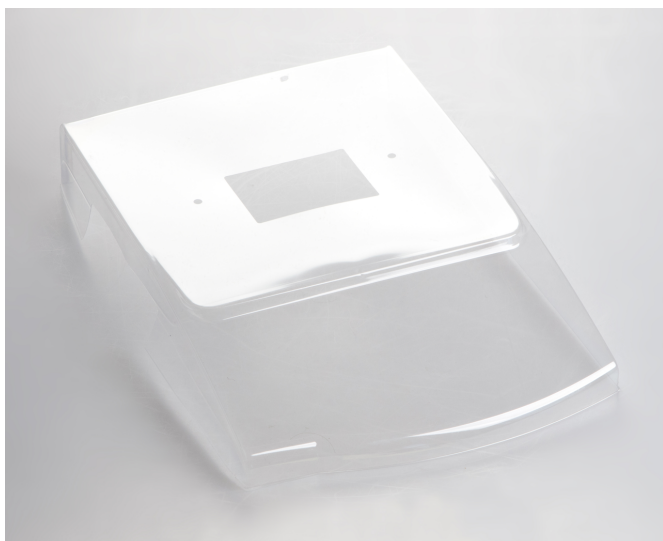

KERN PES-A04

Protective working cover over keyboard and housing

Category

Brand	KERN
Product category	Balances
Product group	Protective working covers

Construction

Material	plastic
----------	---------

Packing & Shipping

Readability force [d] (N)	1 d
Shipping method	Parcel service
Dimensions packaging (W×D×H)	200×170×80 mm
Net weight approx.	0,05 kg
Gross weight approx.	0,05 kg
Shipping weight	0,5 kg

Piktogramme

STANDARD