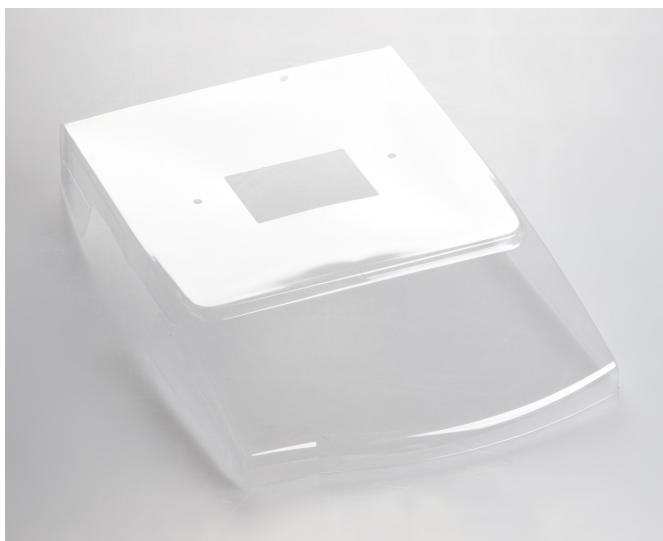

KERN PES-A04S05

Protective working cover for KERN PES, PEJ

Category

Brand	KERN
Product category	Balances
Product group	Protective working covers

Packing & Shipping

Readability force [d] (N)	1 d
Shipping method	Parcel service
Dimensions packaging (W×D×H)	200×170×80 mm
Net weight approx.	0,05 kg
Gross weight approx.	0,10 kg
Shipping weight	0,5 kg