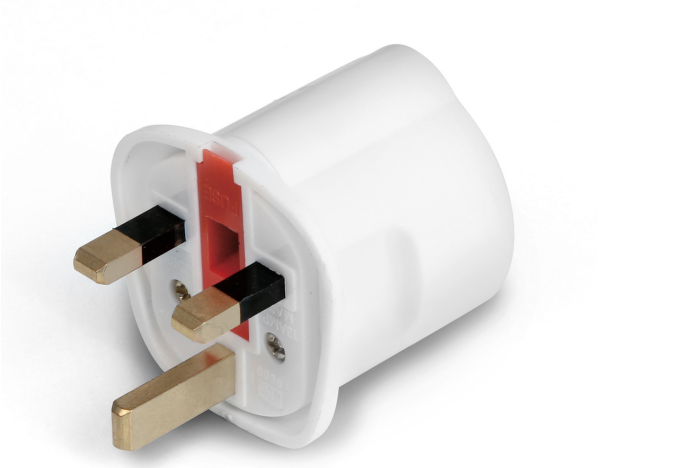

KERN YKA-01

Power supply adapter set

KERN

Category

Brand	KERN
Product category	Balances
Product group	Adapter

Approval

CE mark	✓
---------	---

Power Supply

Plug-in power supply / adapter for countries - included with the delivery	UK
---	----

Packing & Shipping

Readability force [d] (N)	1 d
Shipping method	Parcel service
Dimensions packaging (W×D×H)	60×46×60 mm
Net weight approx.	0,10 kg
Gross weight approx.	2,0 kg
Shipping weight	2 kg