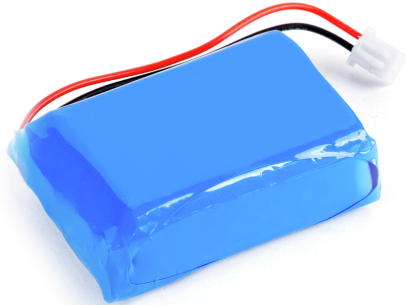

# KERN YKR-01

Operating time and charging time depend on the associated device

## Category

Brand	KERN
Product category	Balances
Product group	Rechargeable battery