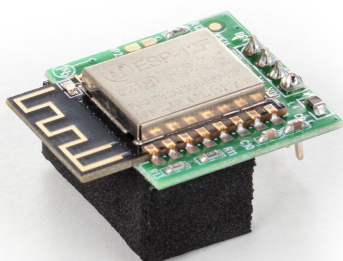

KERN YMI-A01

WiFi data interface for wireless data transmission from balance to printer, PC or other peripheral devices, must be ordered at purchase

Category

Brand	KERN
Product category	Balances
Product group	Cable

Construction

Dimension (W×D×H)	1500×5×60 mm
Material	plastic

Packing & Shipping

Readability force [d] (N)	1 d
Shipping method	Parcel service
Dimensions packaging (W×D×H)	25×25×25 mm
Net weight approx.	0,05 kg
Gross weight approx.	0,05 kg
Shipping weight	0,1 kg