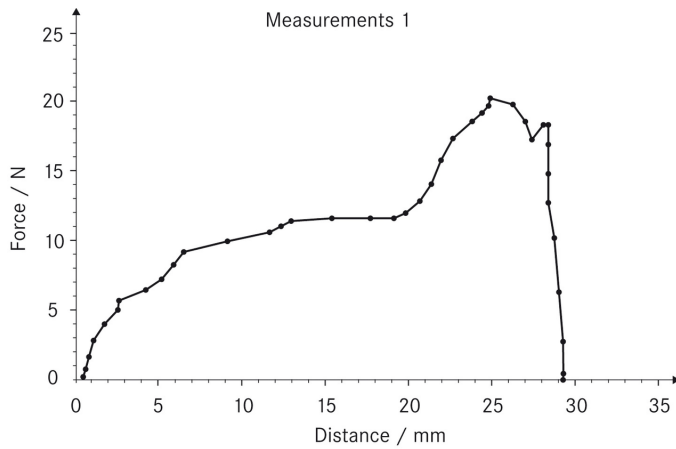

KERN AFH LD

Data transfer software for force-displacement-measurements

Category

Brand	Sauter
Product category	SAUTER Software
Product group	Data transfer software

Packing & Shipping

Readability force [d] (N)	1 d
Shipping method	Parcel service
Dimensions packaging (W×D×H)	180×180×20 mm
Net weight approx.	0,20 kg
Gross weight approx.	0,25 kg
Shipping weight	0,22 kg

Piktogramme

STANDARD