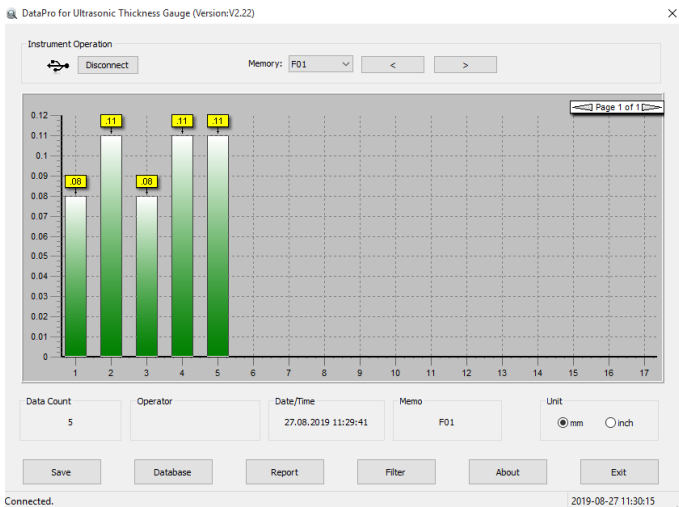

KERN ATU-04

Software, interface cable included

Category

Brand	Sauter
Product category	SAUTER Software
Product group	Data transfer software

Packing & Shipping

Readability force [d] (N)	1 d
Shipping method	Parcel service
Dimensions packaging (W×D×H)	150×210×10 mm
Net weight approx.	0,05 kg
Gross weight approx.	0,10 kg
Shipping weight	0,1 kg

Piktogramme

STANDARD

1 DAY