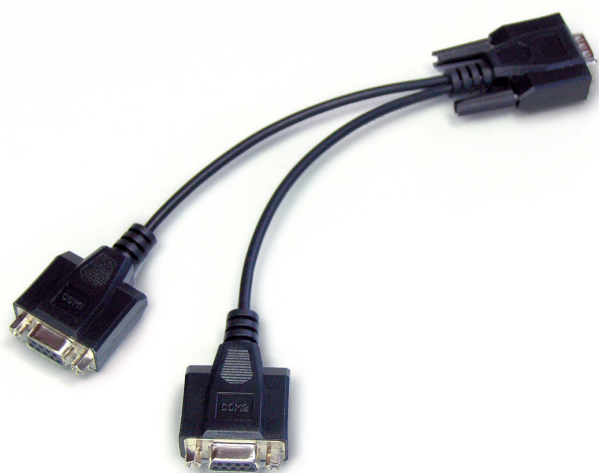

KERN CFS-A04

Y-cable for parallel connection of two terminal devices to the RS-232 interface on the scale, e.g. signal lamp and printer

Category

Brand	KERN
Product category	Balance
Product group	Cables

Construction

Dimension (W×D×H)	50×300×50 mm
Cable length	1,5 m

Packing & Shipping

Readability force [d] (N)	1 d
Dimensions packaging (W×D×H)	250×100×40 mm
Net weight	0,109 kg
Shipping method	Parcel service
Net weight approx.	0,15 kg
Gross weight approx.	0,15 kg
Shipping weight	0,2 kg