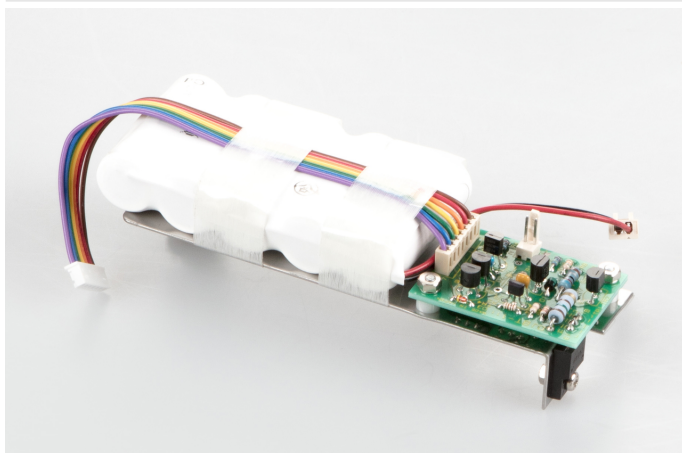

# KERN EG-A04

Internal rechargeable battery pack, operating time up to 32 h, charging time approx. 12 h, AUTO-OFF function to preserve the rechargeable battery pack

## Category

Brand	KERN
Product category	Balances
Product group	Rechargeable battery