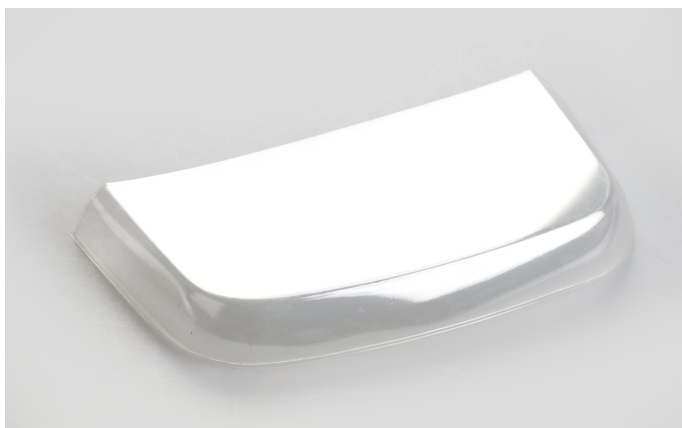

# KERN EWJ-A04

Protective working cover

## Category

Brand	KERN
Product category	Balance
Product group	Protective working cover